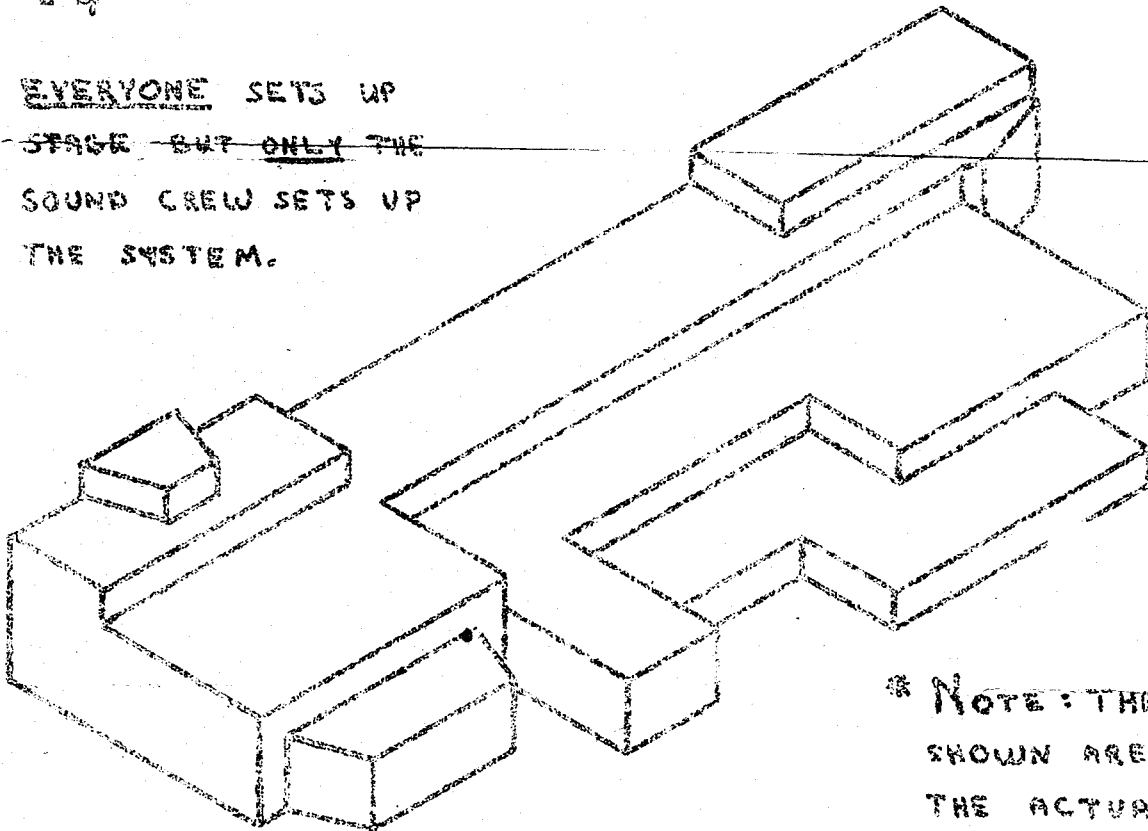

S.O.D. STAGE & SOUND

+ LEAD MIRRORS

1/4" = 4'

EVERYONE SETS UP
~~STAGE~~ BUT ONLY THE
 SOUND CREW SETS UP
 THE SYSTEM.

* NOTE: THE RISERS
 SHOWN ARE 12" BUT
 THE ACTUAL HEIGHT
 IS 6 INCHES.

1/4" = 8'